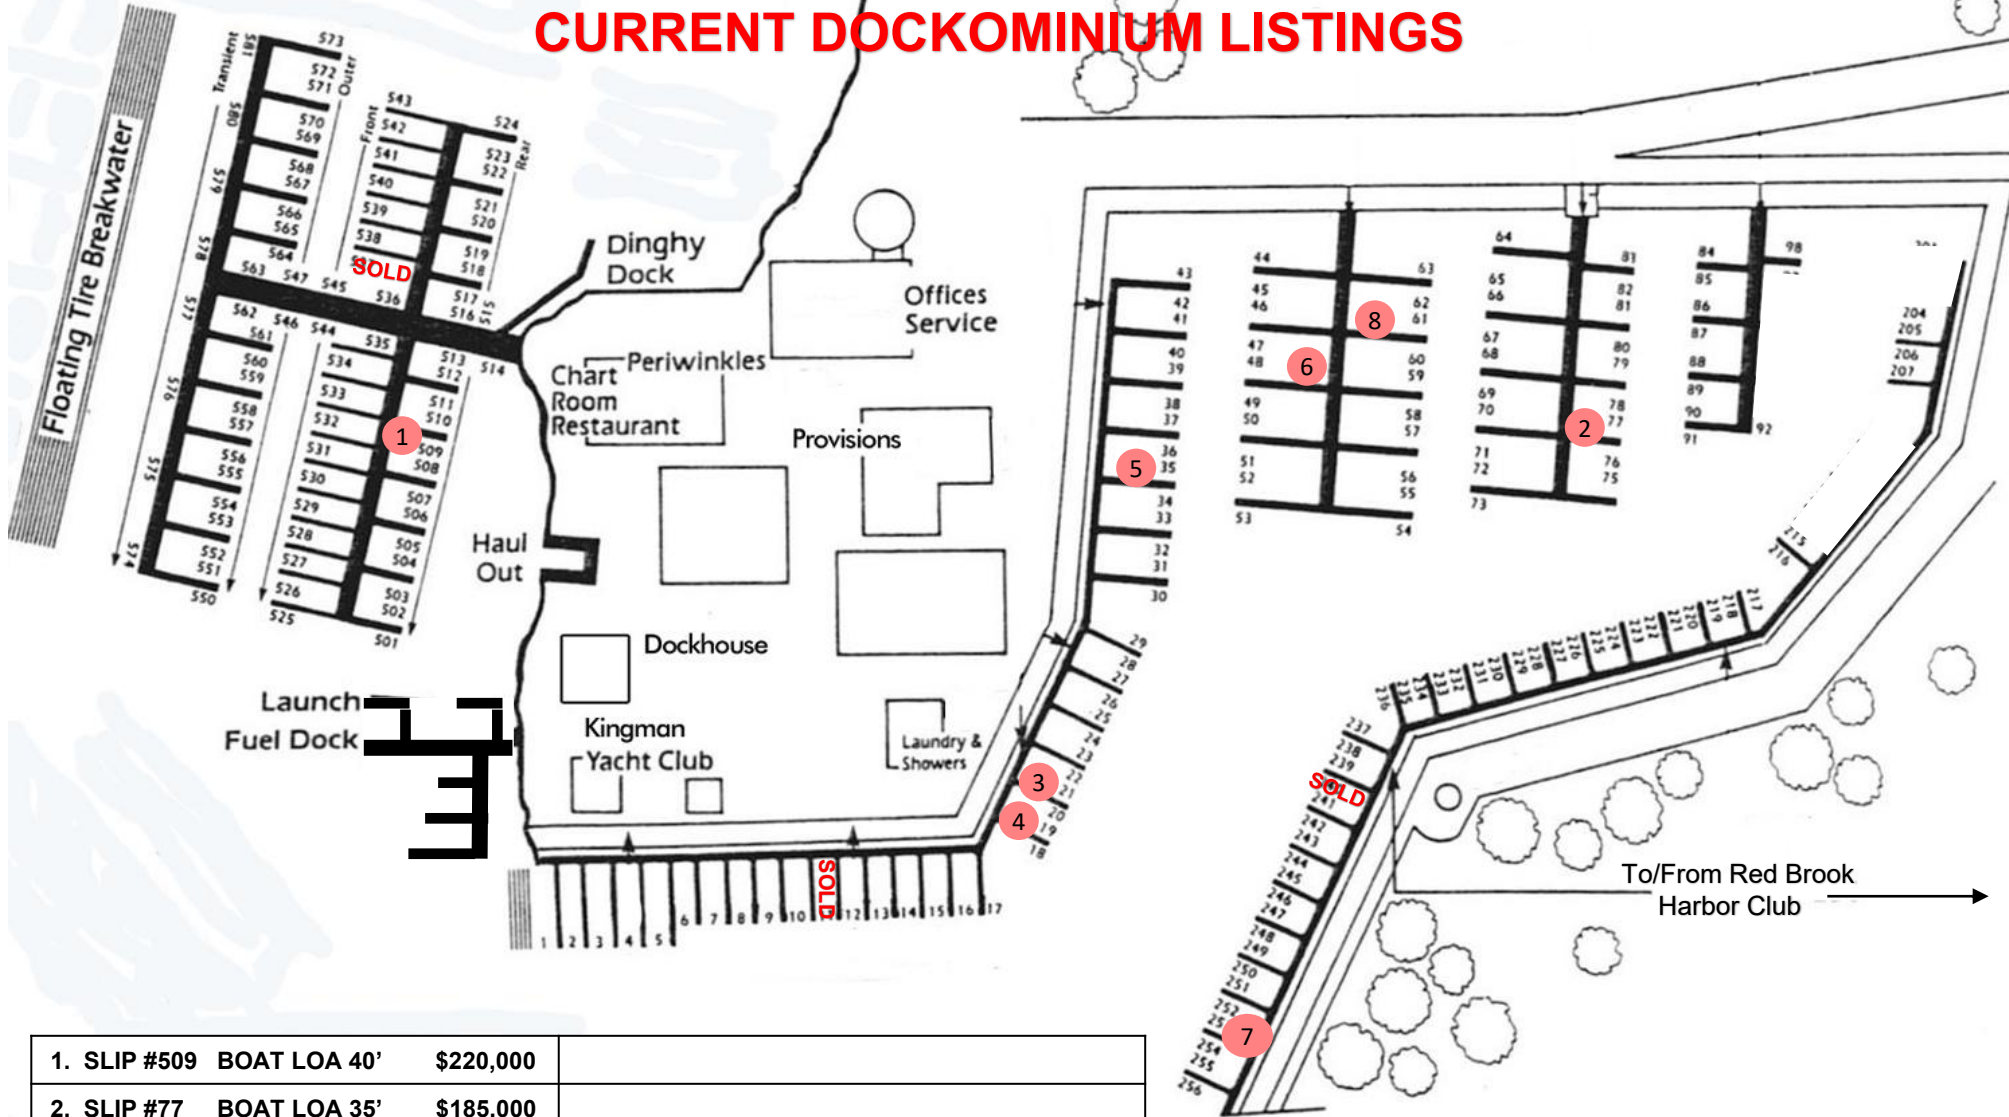

CURRENT DOCKMINIUM LISTINGS

1.	SLIP #509	BOAT LOA 40'	\$220,000
2.	SLIP #77	BOAT LOA 35'	\$185,000
3.	SLIP #21	BOAT LOA 36'	\$200,000
4.	SLIP #19	BOAT LOA 36'	\$190,000
5.	SLIP #35	BOAT LOA 55'	\$299,000
6.	SLIP #48	BOAT LOA 50'	\$275,000
7.	SLIP #253	BOAT LOA 36'	\$185,000
8.	SLIP #61	BOAT LOA 46'	\$249,000