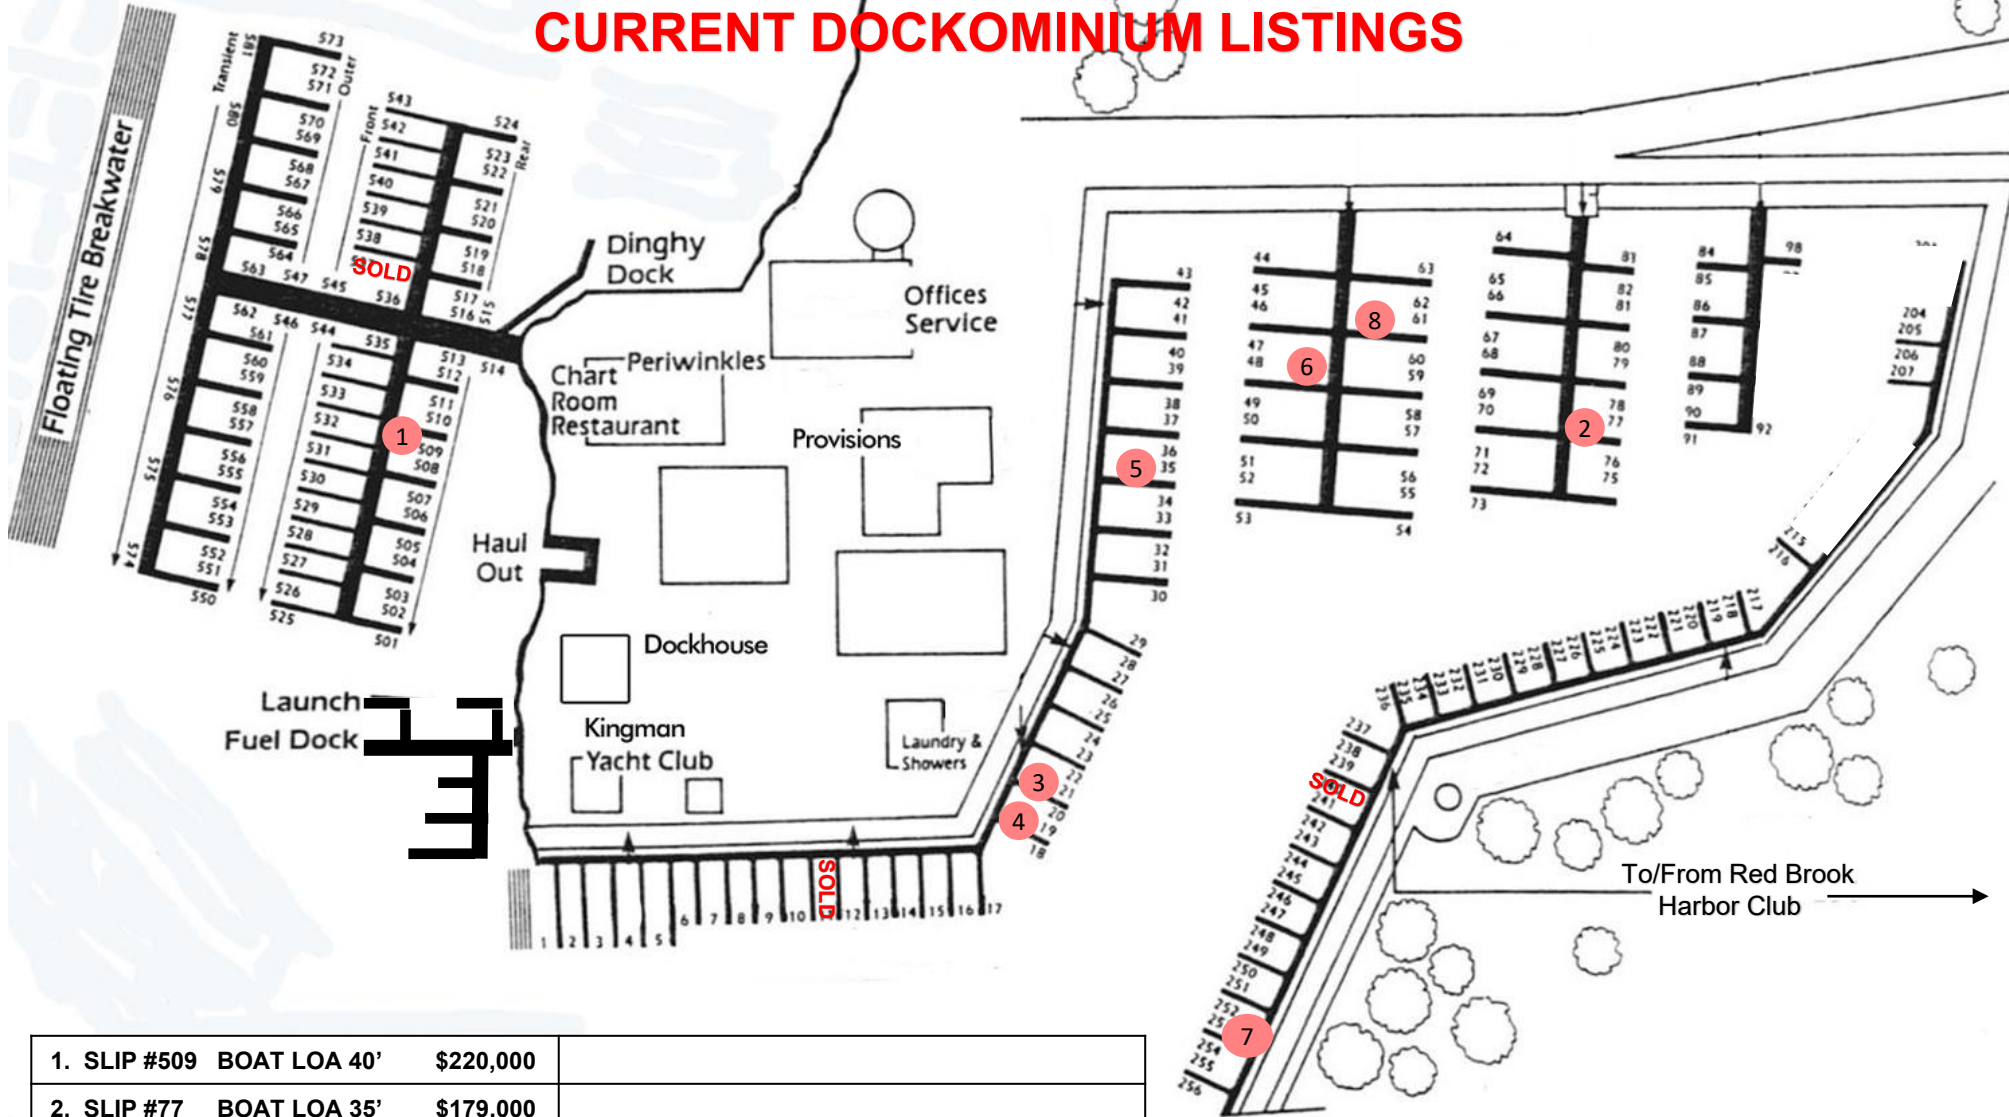

CURRENT DOCKMINIUM LISTINGS

1.	SLIP #509	BOAT LOA 40'	\$220,000
2.	SLIP #77	BOAT LOA 35'	\$179,000
3.	SLIP #21	BOAT LOA 36'	\$200,000
4.	SLIP #19	BOAT LOA 36'	\$190,000
5.	SLIP #35	BOAT LOA 55'	\$299,000
6.	SLIP #48	BOAT LOA 50'	\$275,000
7.	SLIP #253	BOAT LOA 36'	\$185,000
8.	SLIP #61	BOAT LOA 46'	\$249,000