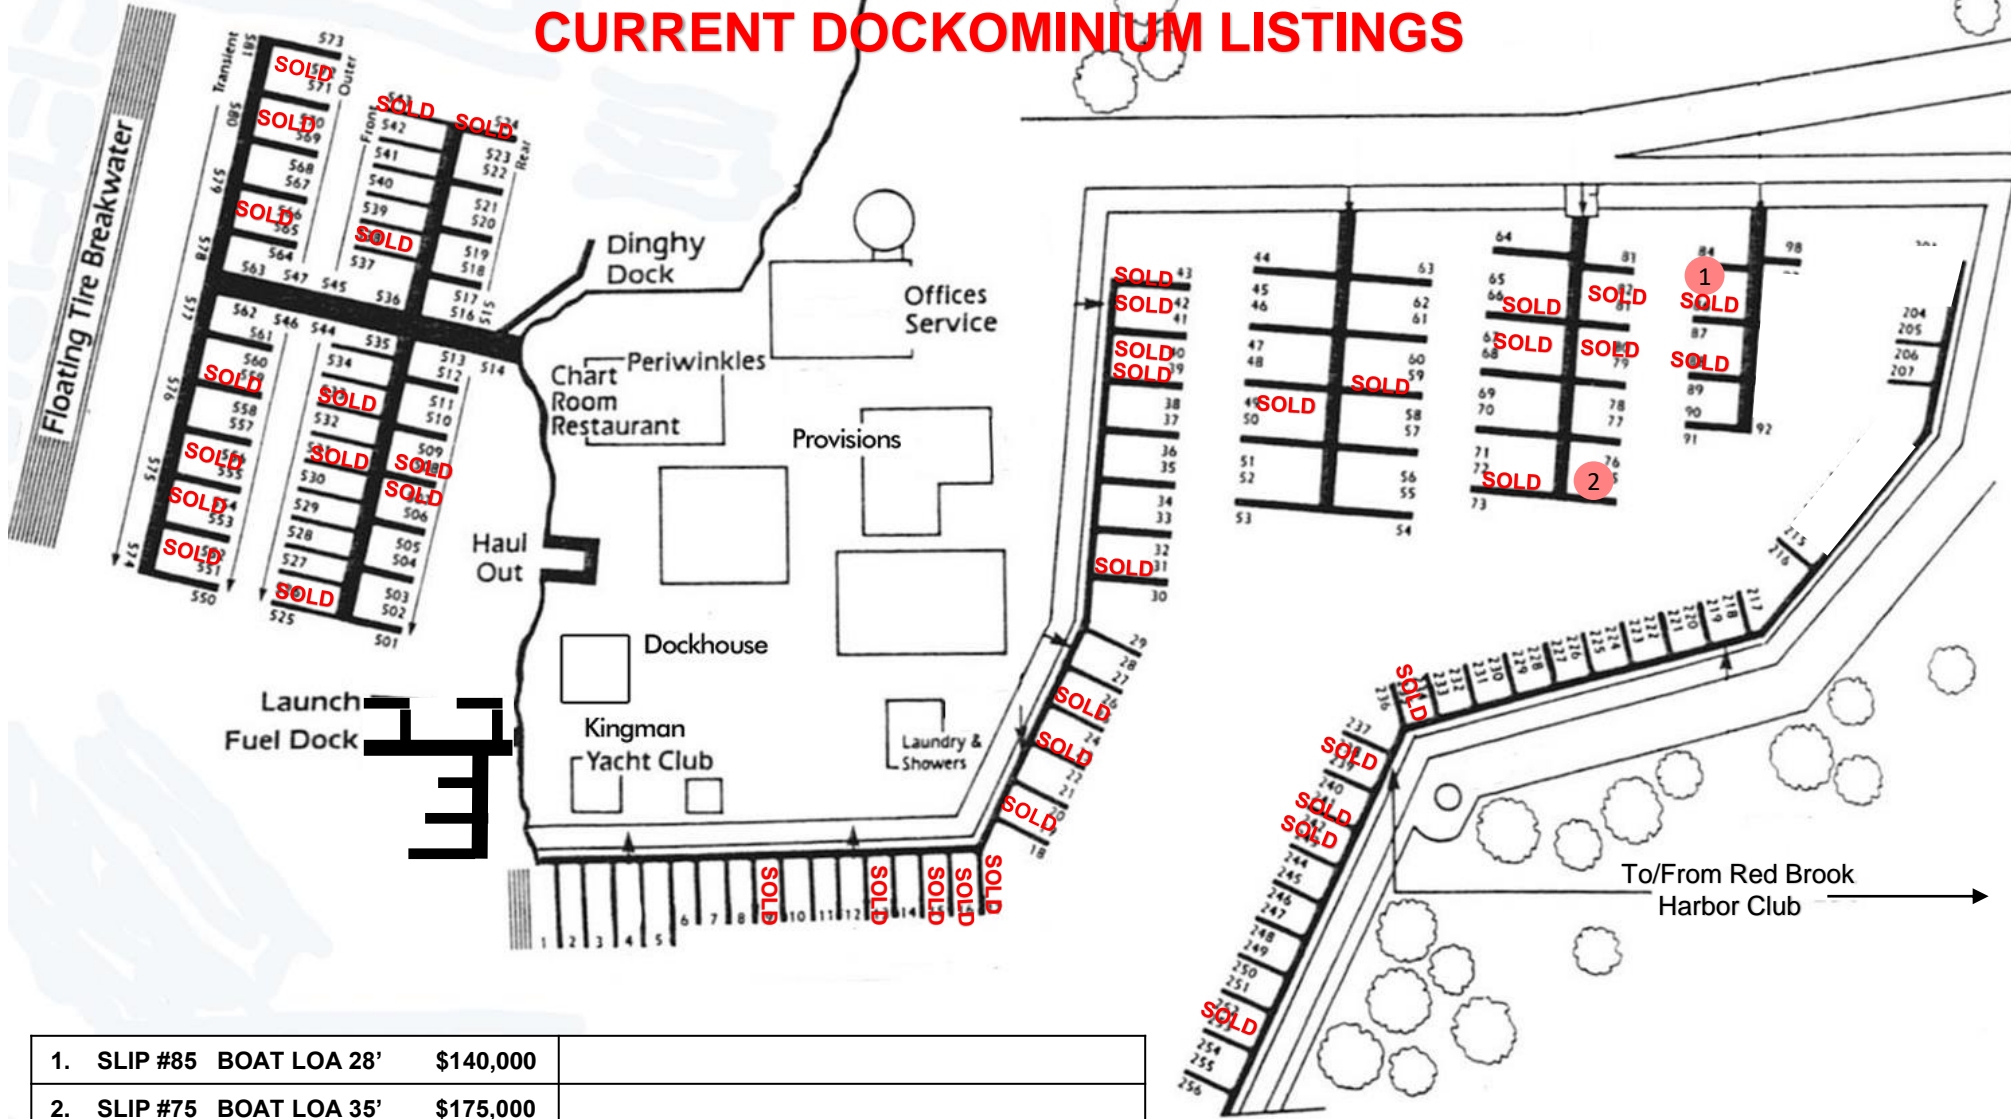

CURRENT DOCKMINIUM LISTINGS

1.	SLIP #85	BOAT LOA 28'	\$140,000
2.	SLIP #75	BOAT LOA 35'	\$175,000

KINGMAN

YACHT  CENTER

HEIDI McMANUS
508 / 563-7136 x110

HeidiM@KYC.us