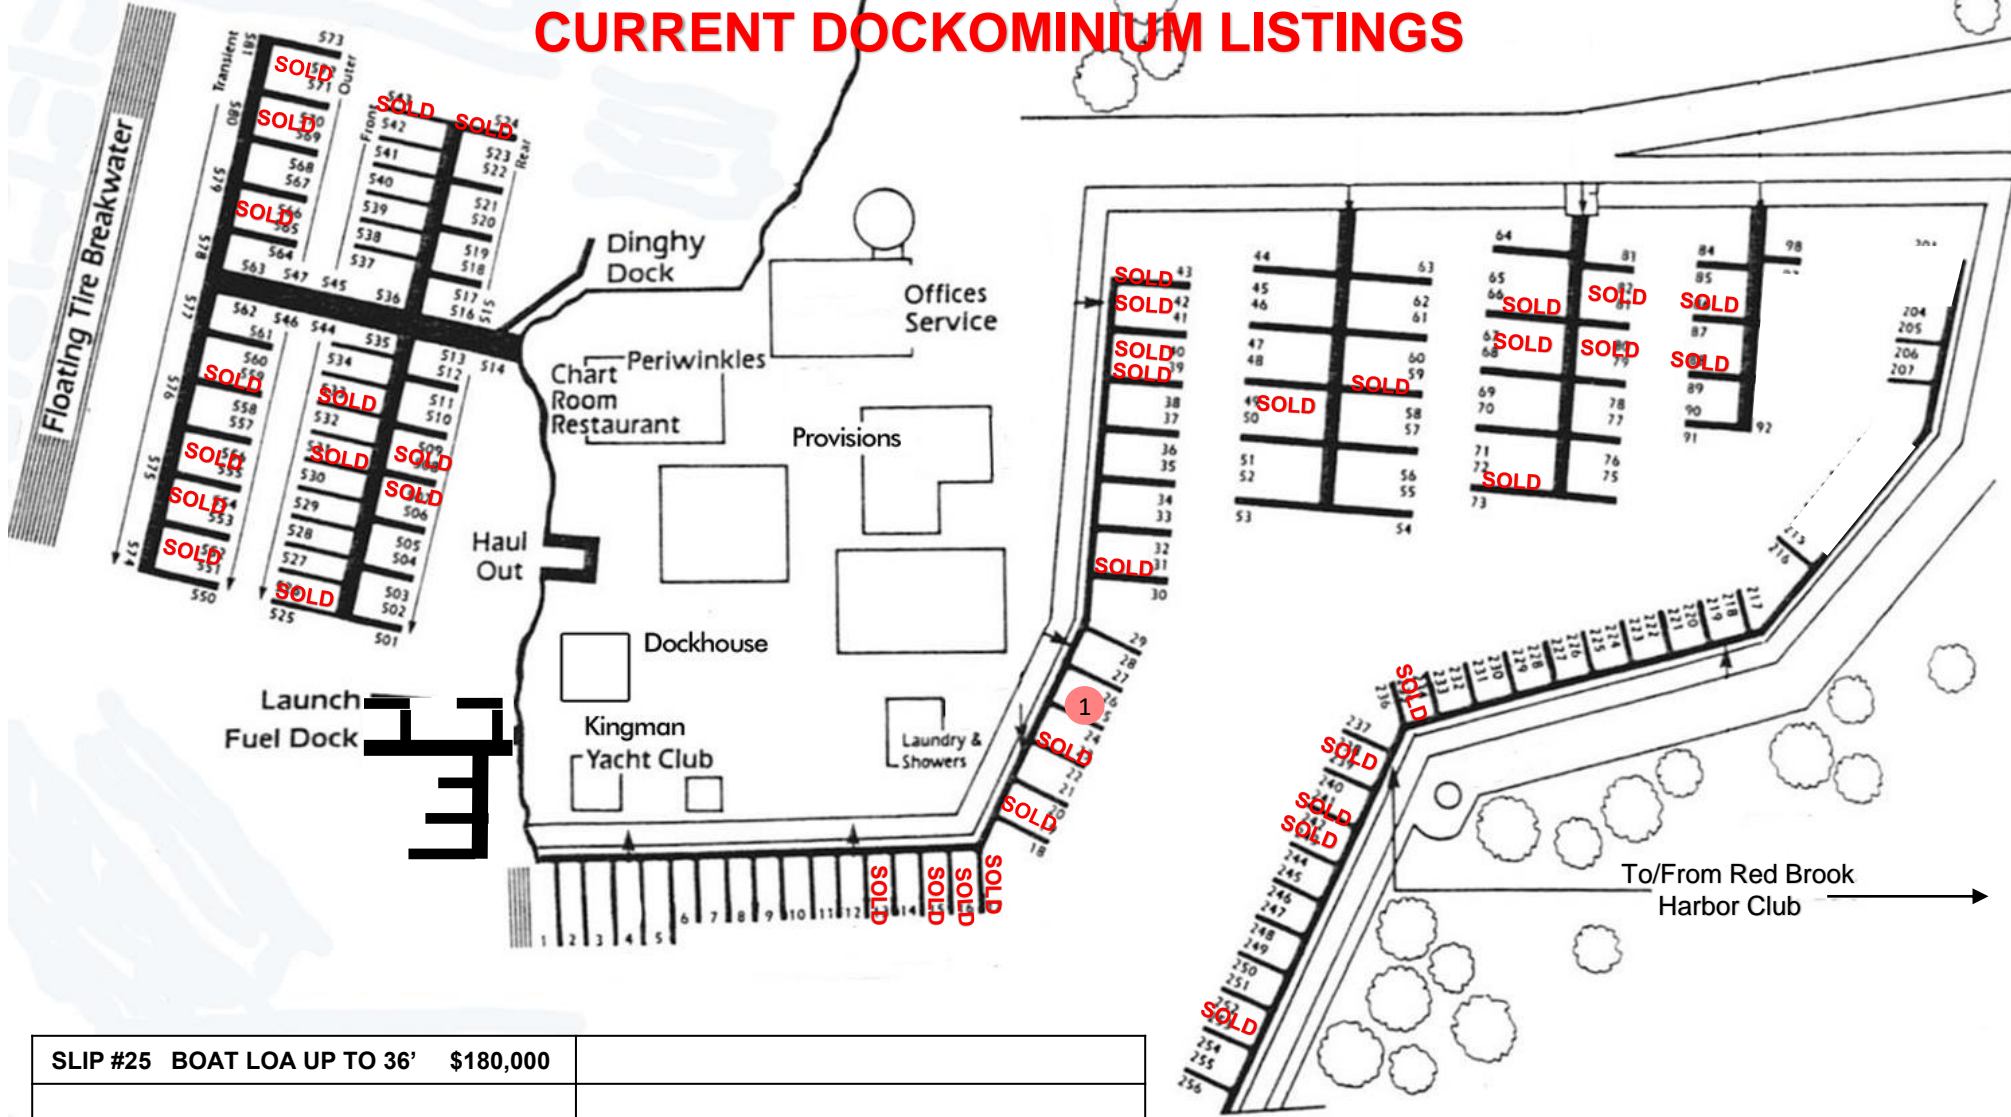

CURRENT DOCKMINIUM LISTINGS

SLIP #25	BOAT LOA UP TO 36'	\$180,000

KINGMAN
YACHT  CENTER

HEIDI McMANUS
508 / 563-7136 x110

HeidiM@KYC.us