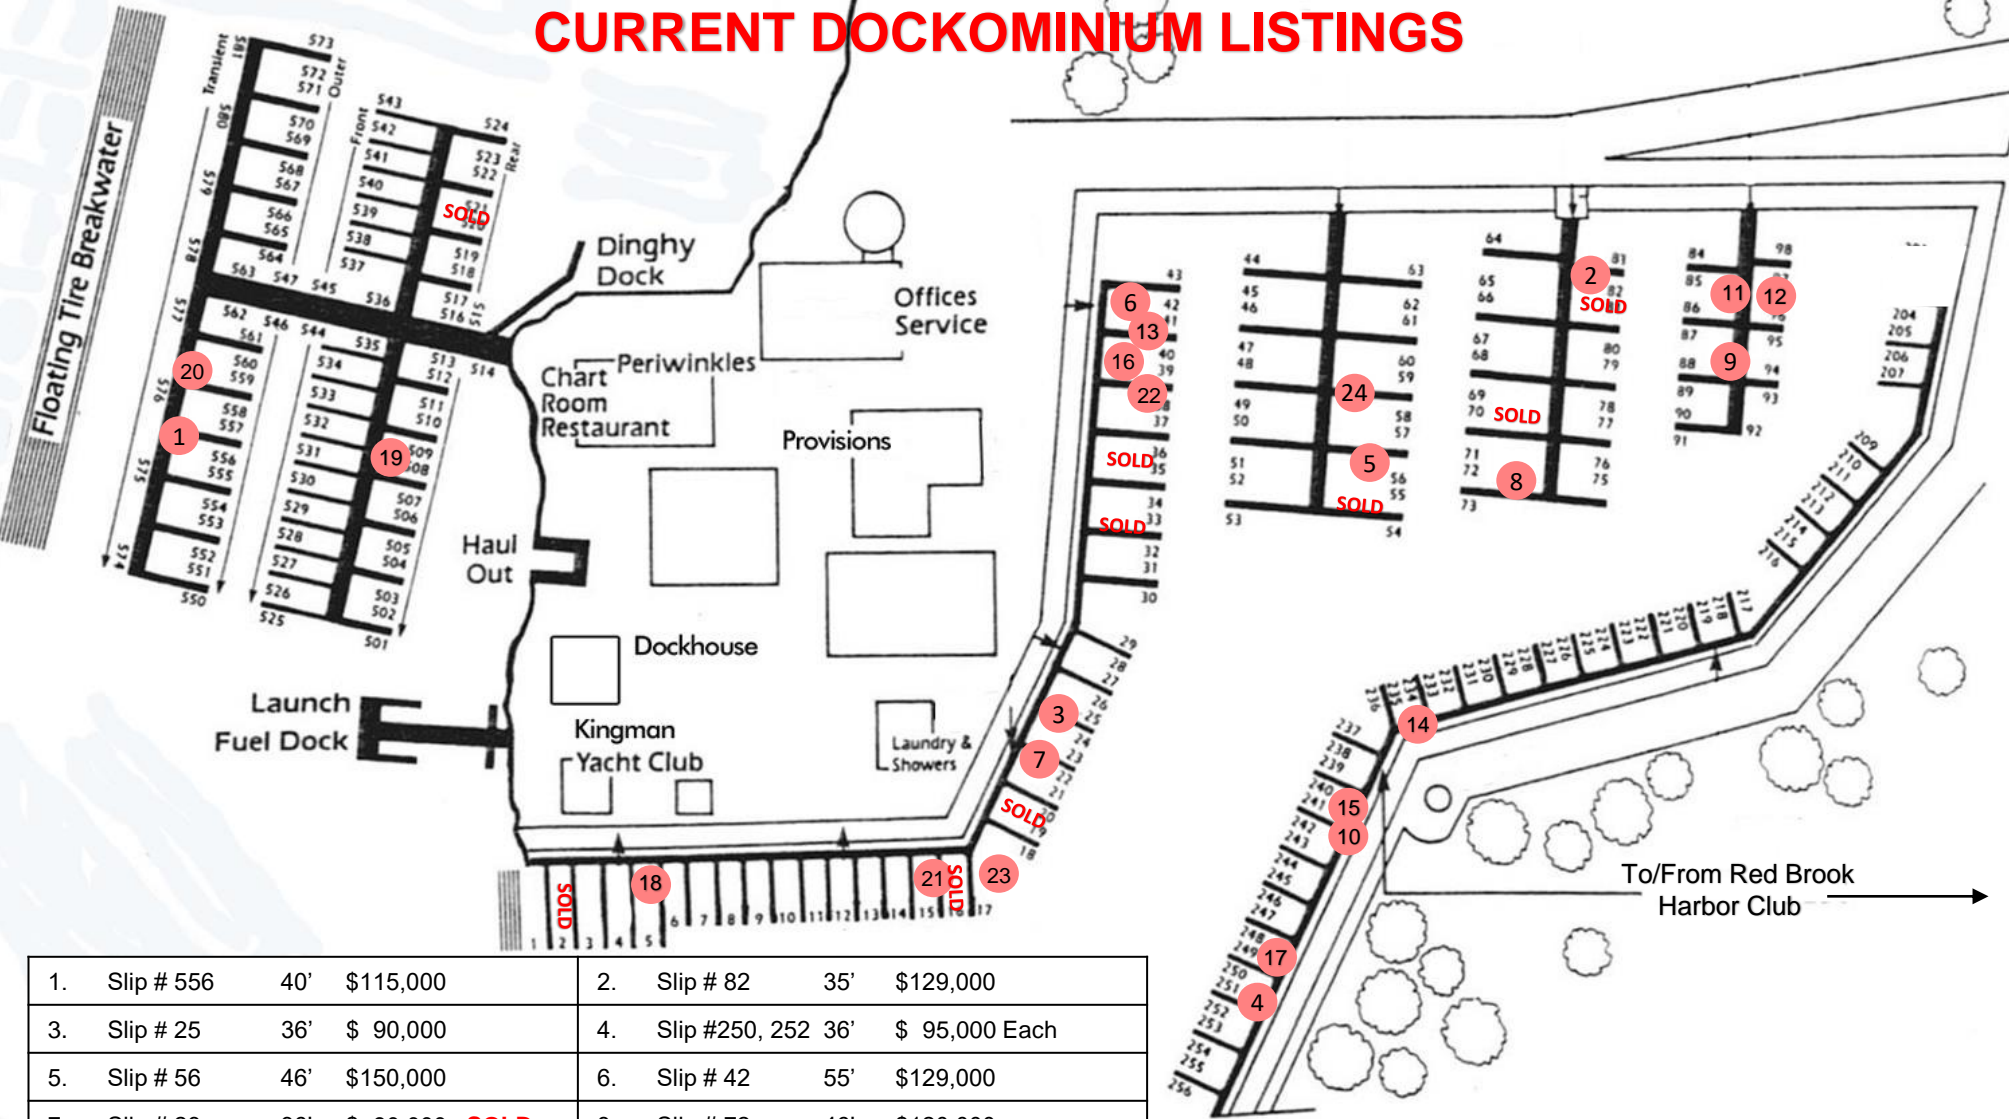

CURRENT DOCKMINIUM LISTINGS

1.	Slip # 556	40'	\$115,000	2.	Slip # 82	35'	\$129,000
3.	Slip # 25	36'	\$ 90,000	4.	Slip #250, 252	36'	\$ 95,000 Each
5.	Slip # 56	46'	\$150,000	6.	Slip # 42	55'	\$129,000
7.	Slip # 23	36'	\$ 90,000 SOLD	8.	Slip # 72	46'	\$120,000
9.	Slip # 88	28'	\$ 90,000	10.	Slip # 241	36'	\$ 82,000
11.	Slip # 85,86	28'	\$ 90,000 Each	12.	Slip # 96,97	28'	\$ 70,000 Each
13.	Slip # 41	55'	\$140,000	14.	Slip # 235	25'	\$ 75,000
15.	Slip # 240	36'	\$ 90,000	16.	Slip # 40	55'	\$127,500
17.	Slip # 249	36'	\$106,000	18.	Slip # 5	60'	\$189,000 SOLD
19.	Slip # 509	40'	\$120,000	20.	Slip # 559	40'	\$115,000
21.	Slip # 15	42'	\$140,000	22.	Slip # 39	55'	\$125,000
23.	Slip # 17	42'	\$115,000	24.	Slip # 59	46'	\$115,000